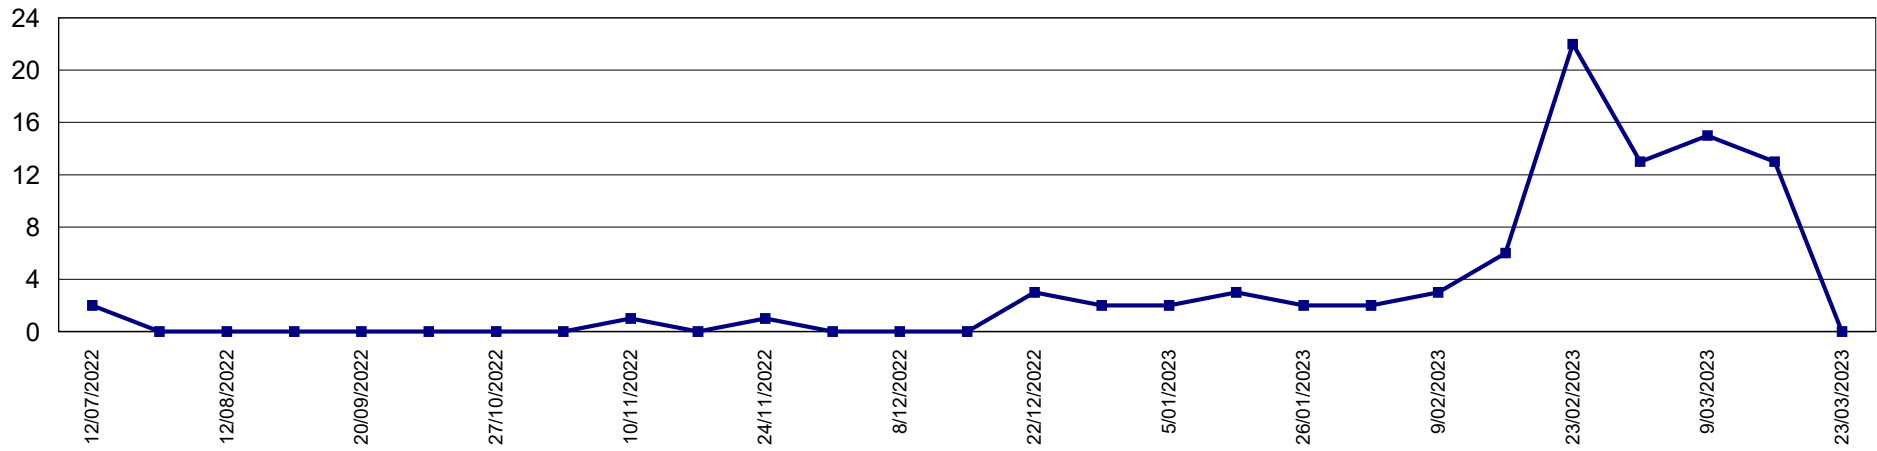

Trap Readings (Totals)

Print Date: 23-Mar-2023

Date Range: 1-Jul-2022 to 30-Jun-2023

Page 6 of 9

Pest Service: QFF GMV

District: G11 - Shepp Rural

Pest Service: QFF GMV

District: G12 - Orrvale