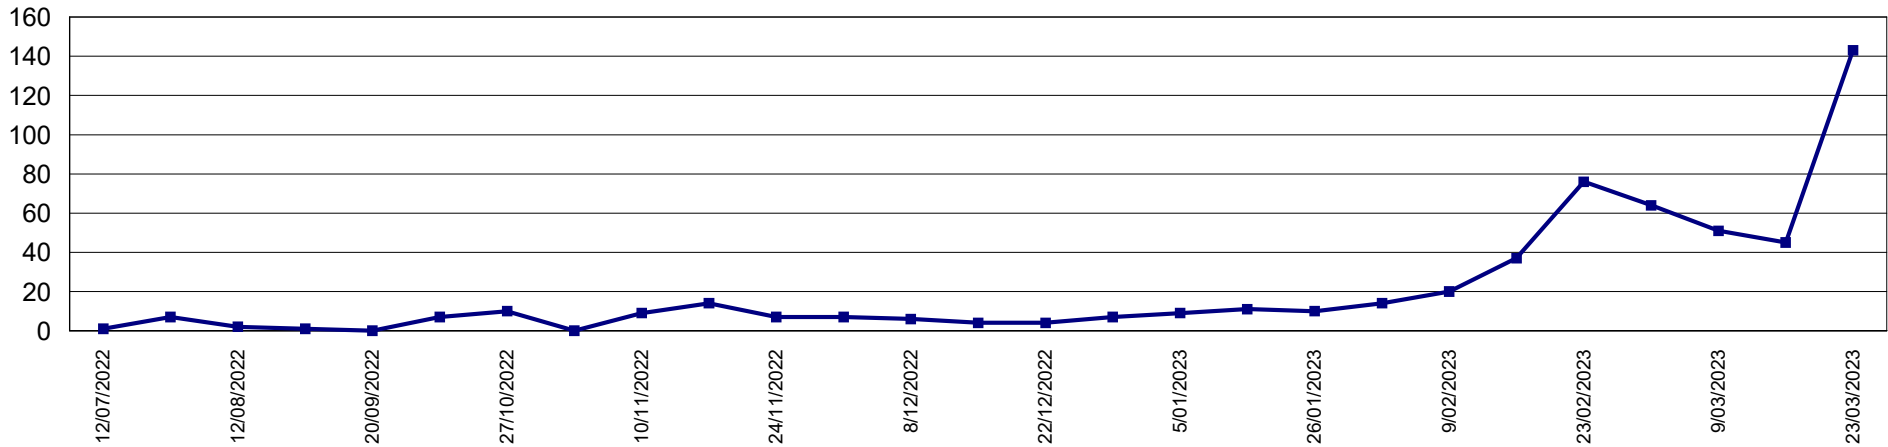

Trap Readings (Totals)

Print Date: 23-Mar-2023

Date Range: 1-Jul-2022 to 30-Jun-2023

Page 7 of 9

Pest Service: QFF GMV

District: G13 - SheppEast

Pest Service: QFF GMV

District: G14 - Grahamvale