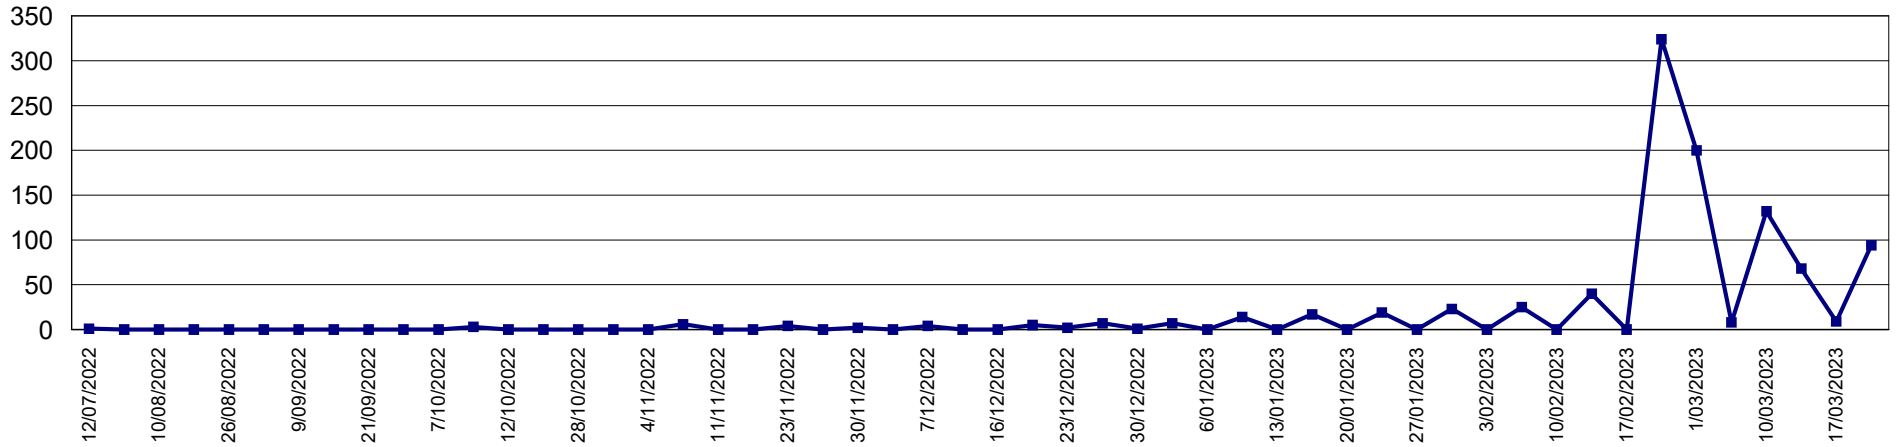

Trap Readings (Totals)

Print Date: 23-Mar-2023

Date Range: 1-Jul-2022 to 30-Jun-2023

Page 4 of 9

Pest Service: QFF GMV

District: G07 - Tatura Rural

Pest Service: QFF GMV

District: G08 - Tatura Urban