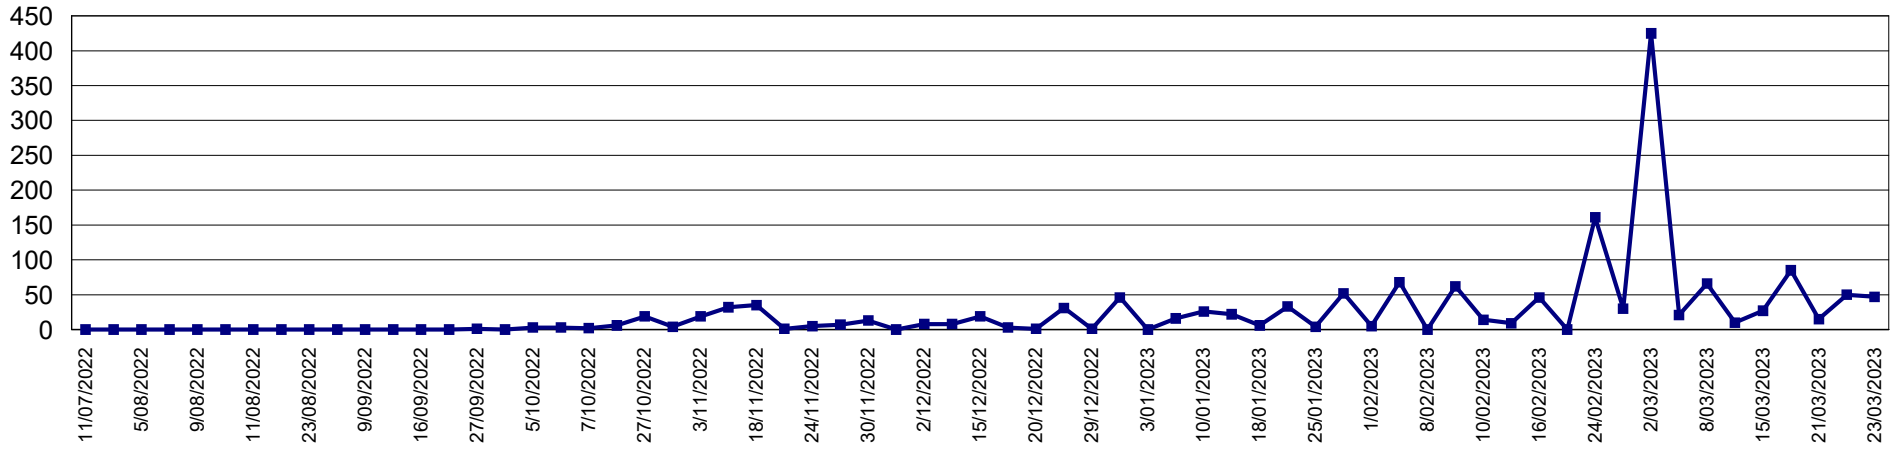

Trap Readings (Totals)

Print Date: 23-Mar-2023

Date Range: 1-Jul-2022 to 30-Jun-2023

Page 9 of 9

Pest Service: QFF GMV

District: M02 - Cobram Rural

Pest Service: QFF GMV

District: M03 - Invergordon