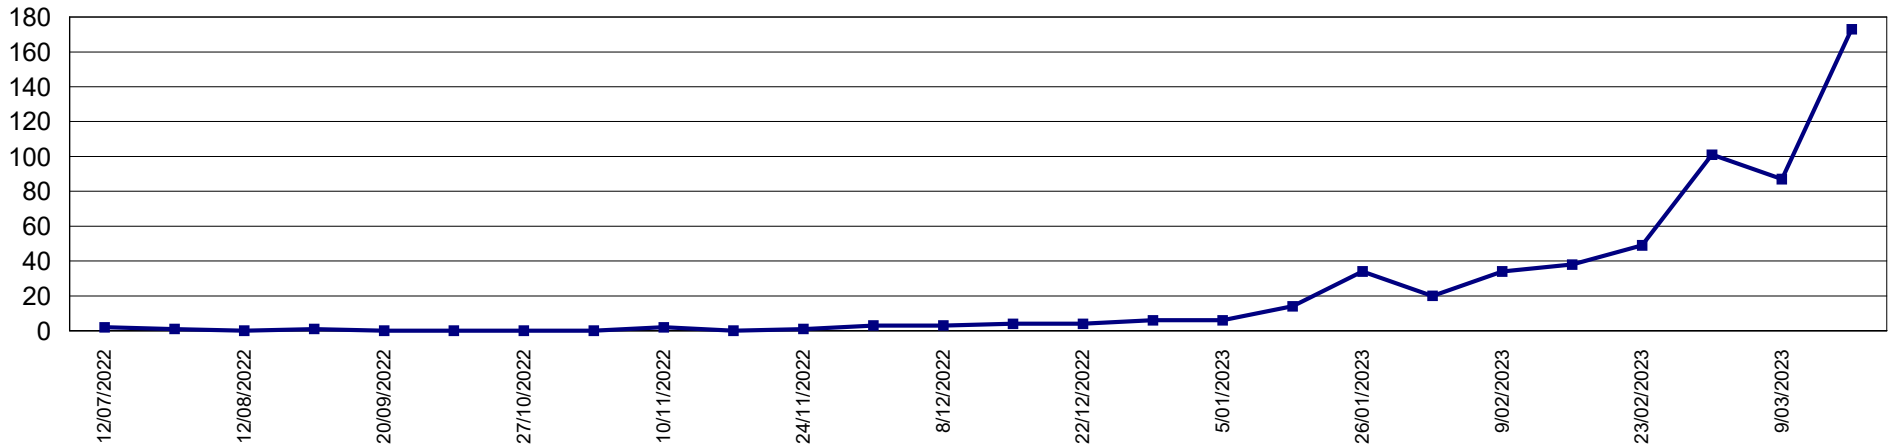

Trap Readings (Totals)

Print Date: 23-Mar-2023

Date Range: 1-Jul-2022 to 30-Jun-2023

Page 6 of 9

Pest Service: QFF GMV

District: G11 - Shepp Rural

Pest Service: QFF GMV

District: G12 - Orrvale