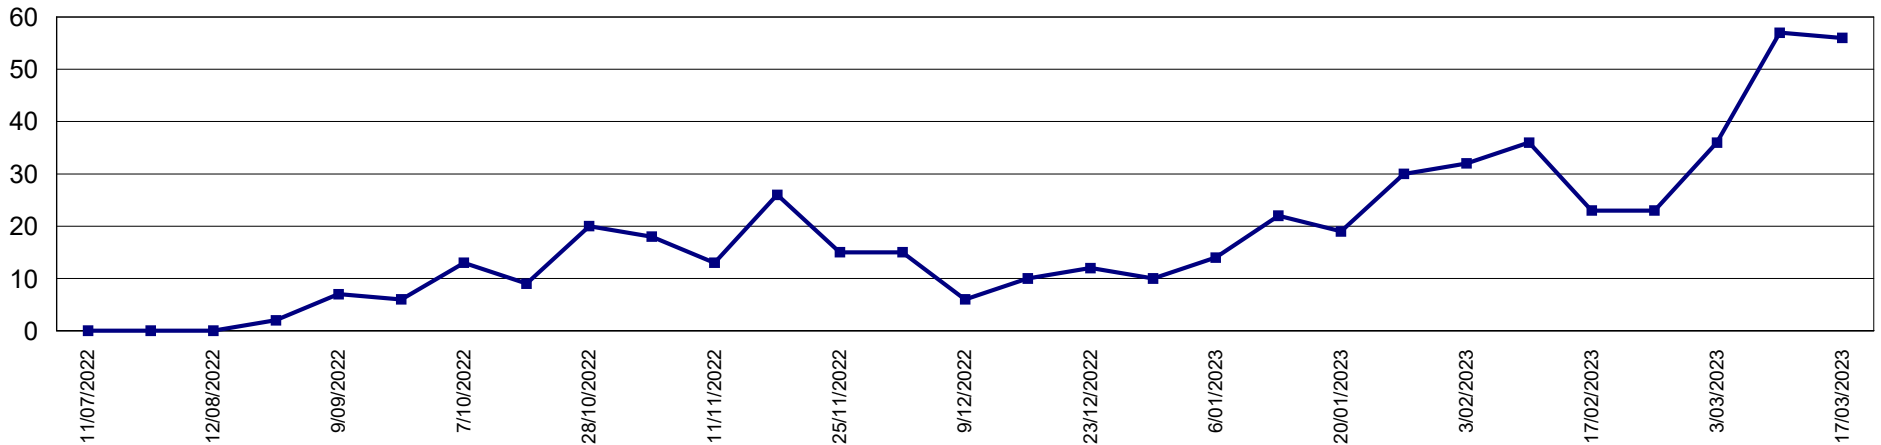

Trap Readings (Totals)

Print Date: 23-Mar-2023

Date Range: 1-Jul-2022 to 30-Jun-2023

Page 4 of 9

Pest Service: QFF GMV

District: G07 - Tatura Rural

Pest Service: QFF GMV

District: G08 - Tatura Urban