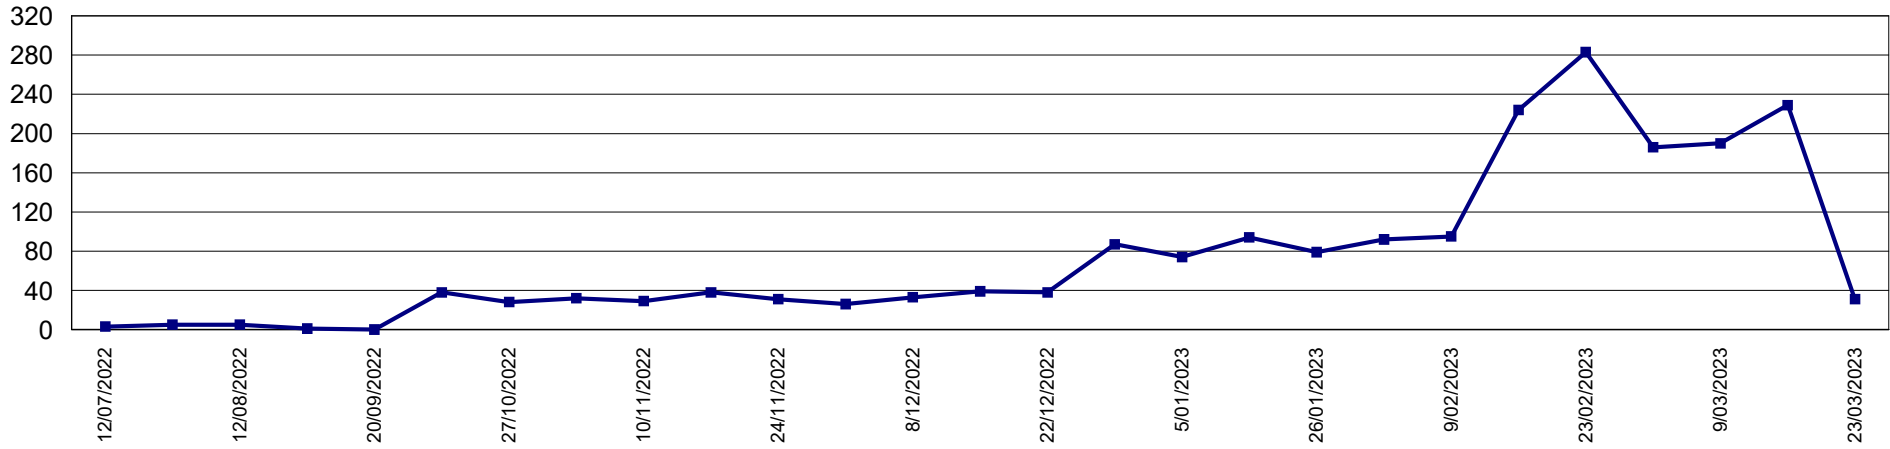

Trap Readings (Totals)

Print Date: 23-Mar-2023

Date Range: 1-Jul-2022 to 30-Jun-2023

Page 8 of 9

Pest Service: QFF GMV

District: G15 - Shepp Urban

Pest Service: QFF GMV

District: M01 - Cobram Urban