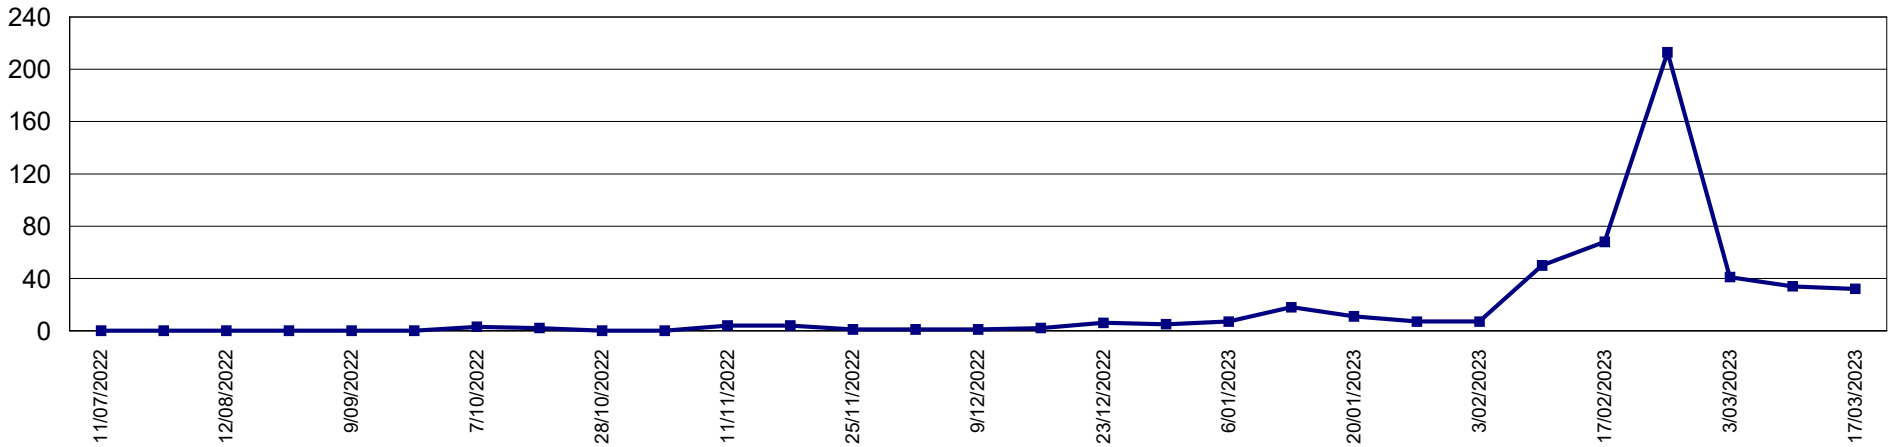

Trap Readings (Totals)

Print Date: 23-Mar-2023

Date Range: 1-Jul-2022 to 30-Jun-2023

Page 2 of 9

Pest Service: QFF GMV

District: G03 - Merrigum

Pest Service: QFF GMV

District: G04 - Undera