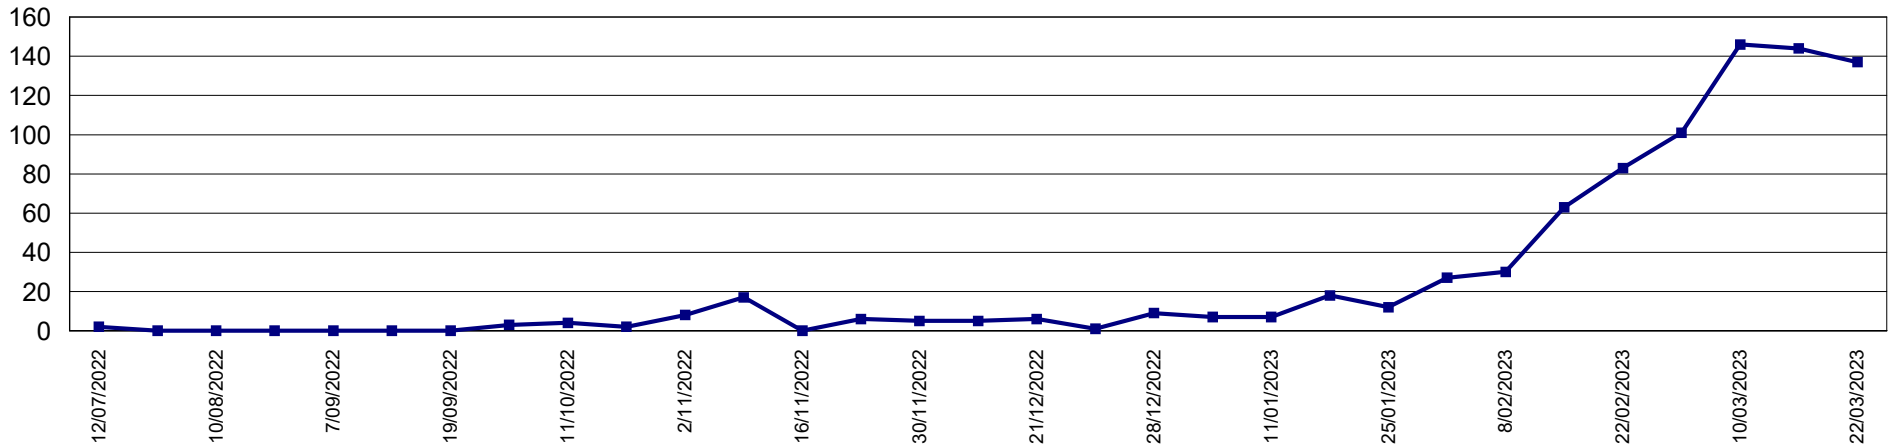

Trap Readings (Totals)

Print Date: 23-Mar-2023

Date Range: 1-Jul-2022 to 30-Jun-2023

Page 3 of 9

Pest Service: QFF GMV

District: G05 - Bunbartha

Pest Service: QFF GMV

District: G06 - Ardmona