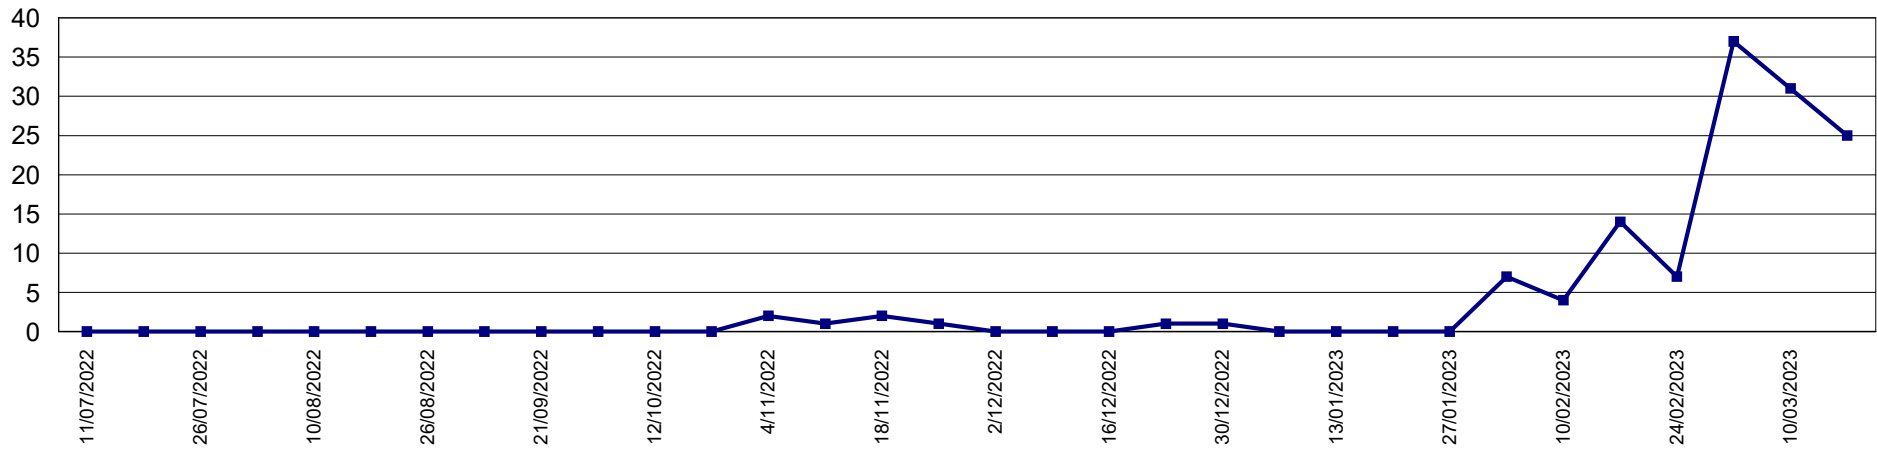

Trap Readings (Totals)

Print Date: 23-Mar-2023

Date Range: 1-Jul-2022 to 30-Jun-2023

Page 5 of 9

Pest Service: QFF GMV

District: G09 - Toolamba

Pest Service: QFF GMV

District: G10 - Mooroopna