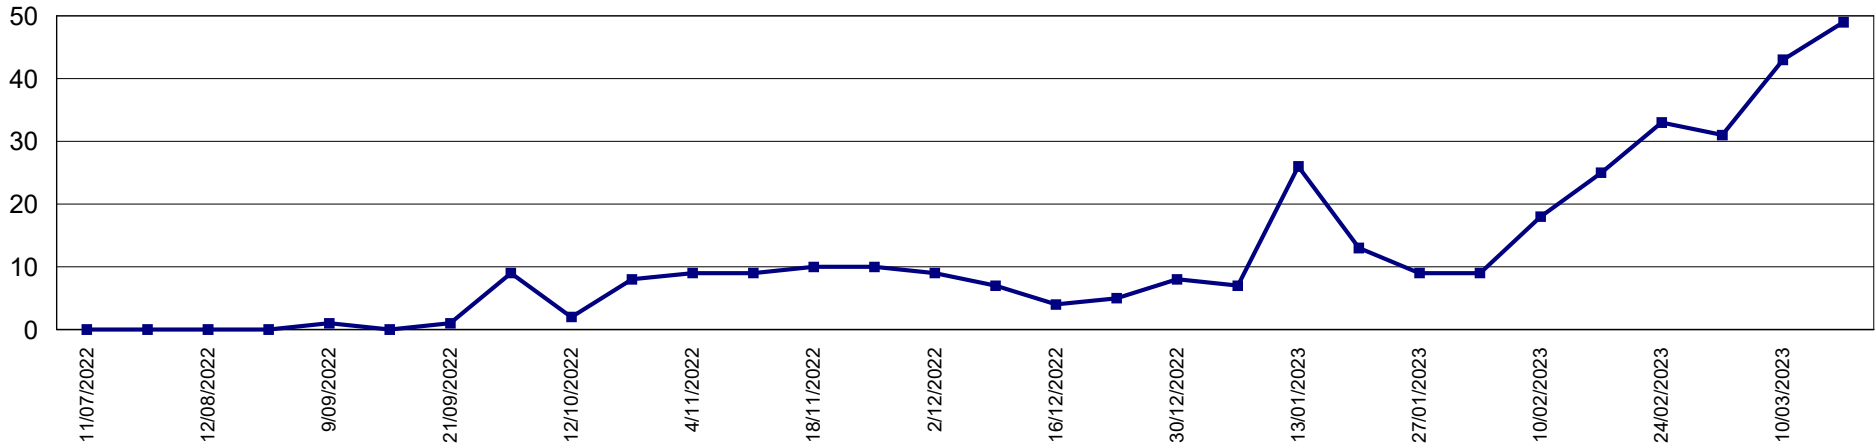

Trap Readings (Totals)

Print Date: 23-Mar-2023

Date Range: 1-Jul-2022 to 30-Jun-2023

Page 1 of 9

Pest Service: QFF GMV

District: G01 - Kyabram Rural

Pest Service: QFF GMV

District: G02 - Kyabram Urban