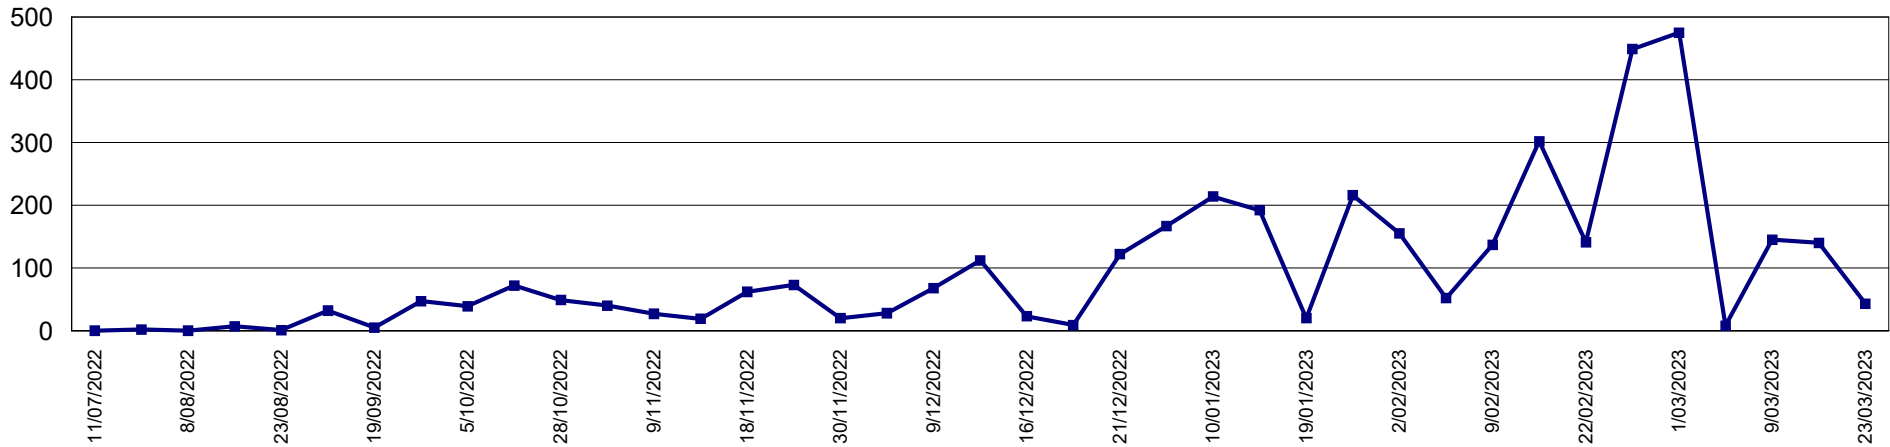

Trap Readings (Totals)

Print Date: 23-Mar-2023

Date Range: 1-Jul-2022 to 30-Jun-2023

Page 8 of 9

Pest Service: QFF GMV

District: G15 - Shepp Urban

Pest Service: QFF GMV

District: M01 - Cobram Urban