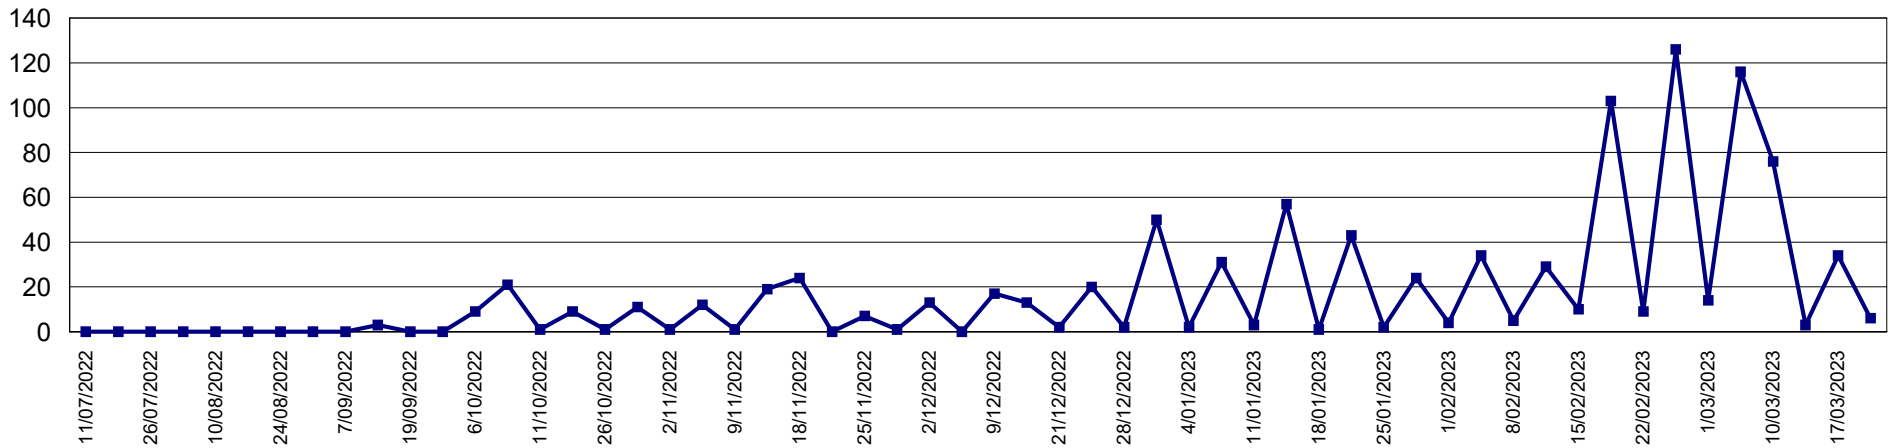

Trap Readings (Totals)

Print Date: 23-Mar-2023

Date Range: 1-Jul-2022 to 30-Jun-2023

Page 5 of 9

Pest Service: QFF GMV

District: G09 - Toolamba

Pest Service: QFF GMV

District: G10 - Mooroopna