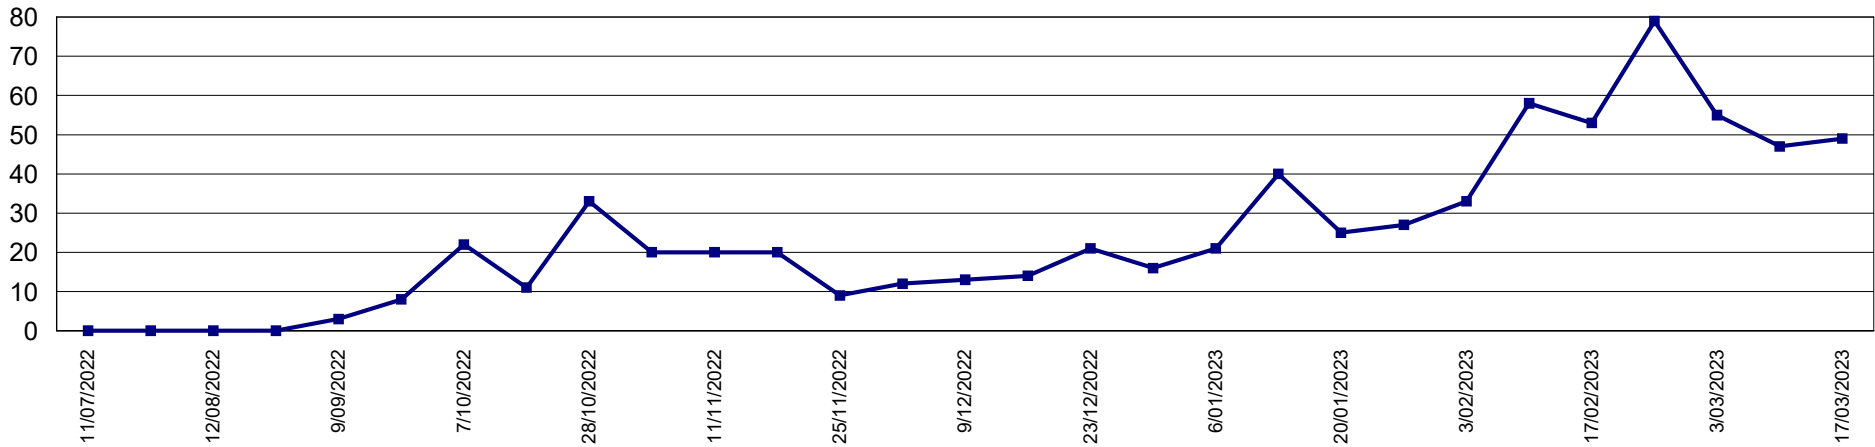

Trap Readings (Totals)

Print Date: 23-Mar-2023

Date Range: 1-Jul-2022 to 30-Jun-2023

Page 1 of 9

Pest Service: QFF GMV

District: G01 - Kyabram Rural

Pest Service: QFF GMV

District: G02 - Kyabram Urban