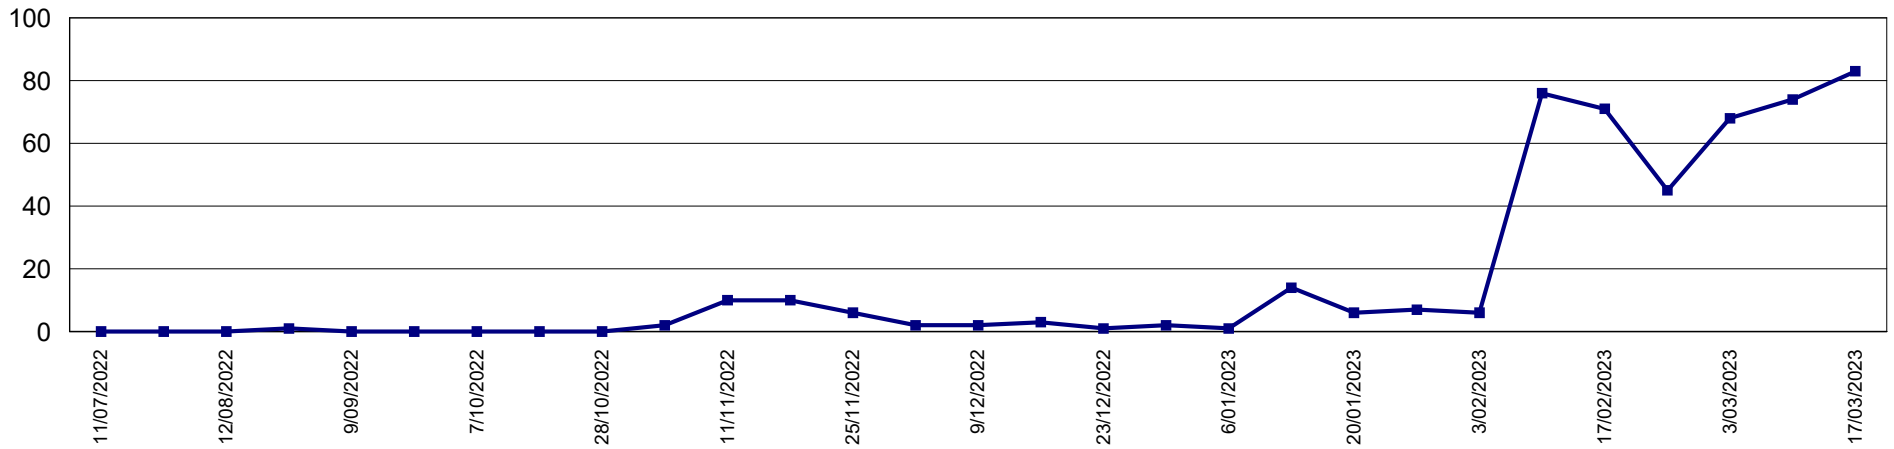

Trap Readings (Totals)

Print Date: 23-Mar-2023

Date Range: 1-Jul-2022 to 30-Jun-2023

Page 2 of 9

Pest Service: QFF GMV

District: G03 - Merrigum

Pest Service: QFF GMV

District: G04 - Undera