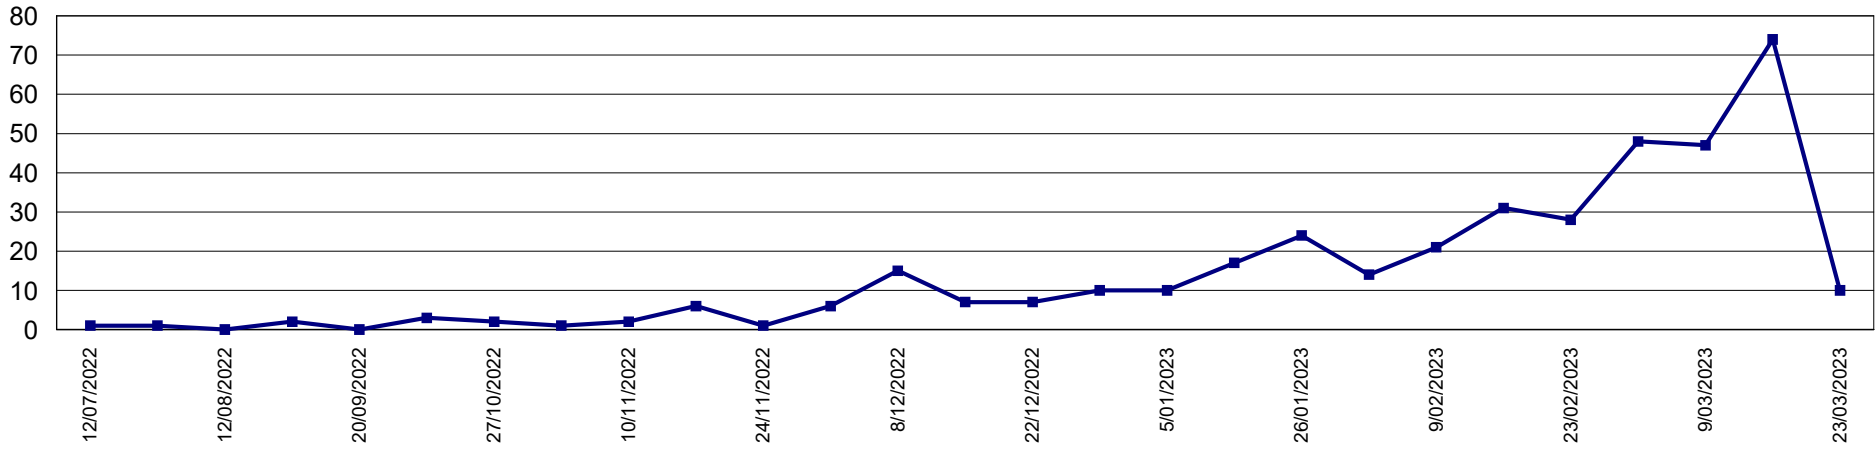

Trap Readings (Totals)

Print Date: 23-Mar-2023

Date Range: 1-Jul-2022 to 30-Jun-2023

Page 7 of 9

Pest Service: QFF GMV

District: G13 - SheppEast

Pest Service: QFF GMV

District: G14 - Grahamvale