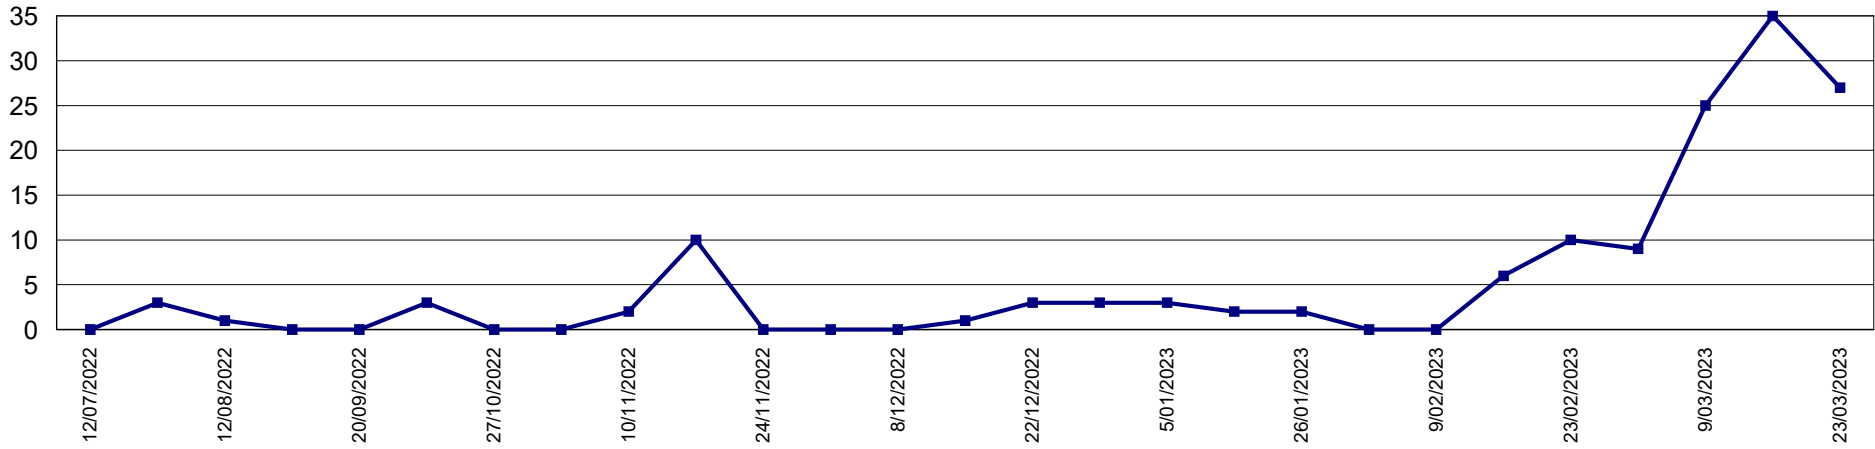

Trap Readings (Totals)

Print Date: 23-Mar-2023

Date Range: 1-Jul-2022 to 30-Jun-2023

Page 3 of 9

Pest Service: QFF GMV

District: G05 - Bunbartha

Pest Service: QFF GMV

District: G06 - Ardmona