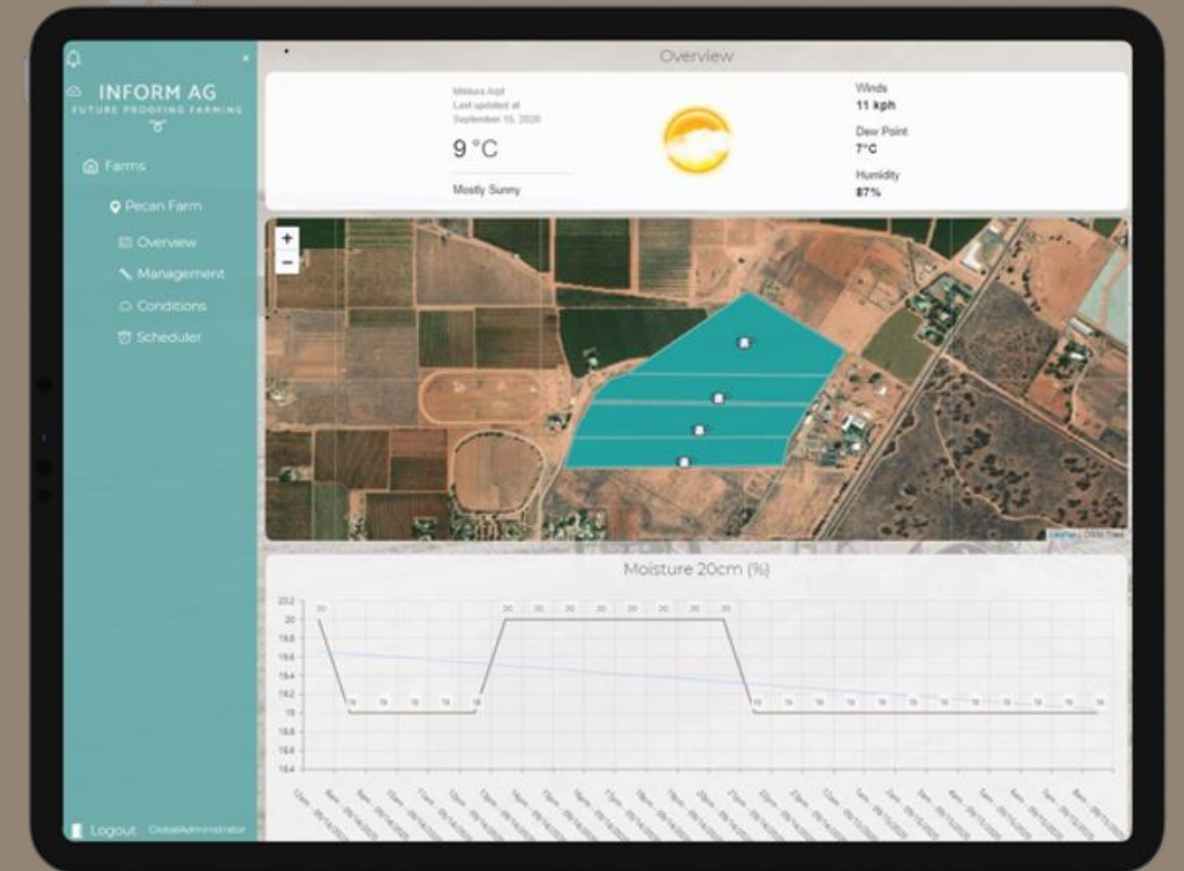

Future Proofing Farming

**What does
this have to
do with fruit
and veg?**

About Us

Our People are our
key difference

- Engineers
- Farmers
- Project Managers
- IT People
- Finance

World Food Demand

70% more food by 2050

Farm Technology Growth

An Industry on
the rise

Global AgTech Industry Market Value

**HOW DO
WE DO
THIS?**

Industrial Learnings

- Six Sigma
- Data Analytics
- Automation
- Integration

Farming Plan

Industrial Learnings

- Six Sigma
- Data Analytics
- Automation
- Integration

Farming Plan

- Six Sigma
- Data Analytics
- Automation
- Integration

DMAIIC

- Define
- Measure
- Analyse
- Improve
- Control

Define

Measure efficiencies and find cost savings across the production cycle

- Ensure your tech products integrate with other systems
- Capture data from machinery
- Standardise control systems
- Irrigation system is the largest IT project on farm

Welcome to Integrations

METOS[®] ANZ