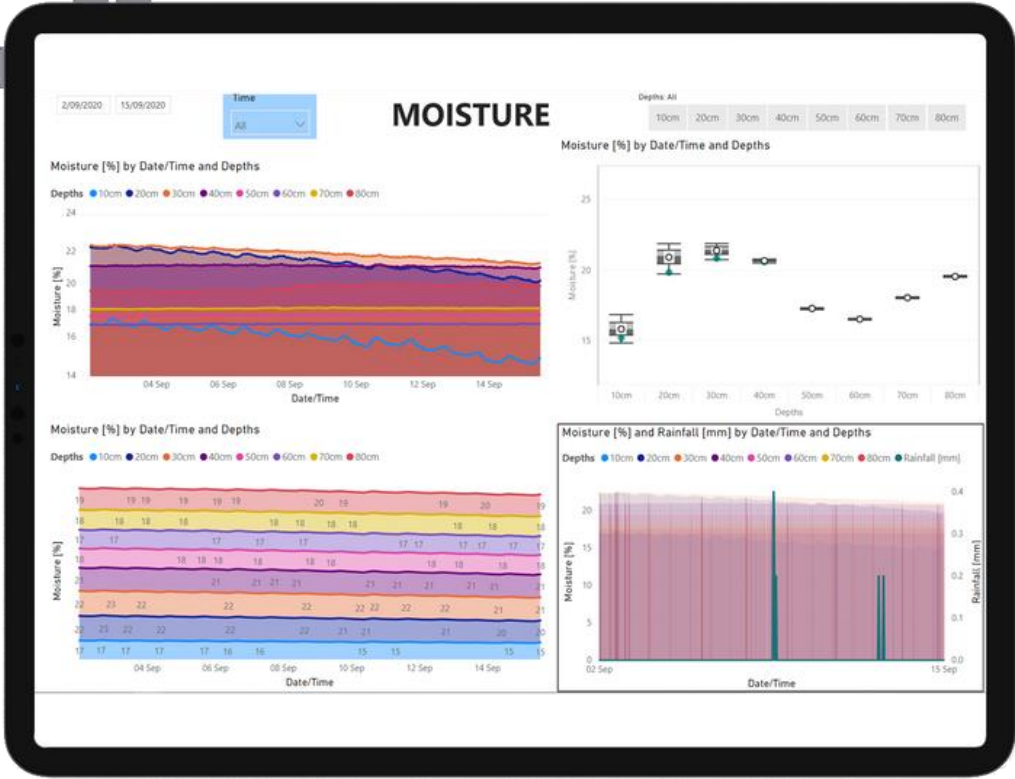

- Ensure your tech products integrate with other systems
- Capture data from machinery
- Standardise control systems
- Irrigation system is the largest IT project on farm

Welcome to Integrations

METOS[®] ANZ

Integrated Analytics

Where the answers come from data

- Utilise Visual Reporting Tools
- Mix Financials with agronomy data

HOW DO WE IMPROVE

Next steps after measuring

THE GROWTH PART

- 80/20 Rule
- Systems Improvement
- Reduce Waste
- Automation

HOW DO WE CONTROL

Next steps to maintain

THE MAINTAIN PART

- Set a group to monitor and manage
- Pass improvements onto employees
- Engage 3rd parties to help

Control Room Factory using Integrated Data & Automation

Control Room Agriculture using Integrated Data & Automation

GOtrack[®]
REMOTE CONTROL

SUMMARY

KEY THOUGHTS

- Six Sigma can work for Ag
- Integrated Systems are key to success both in factory and on farm
- Utilise large networks like irrigation to collect data